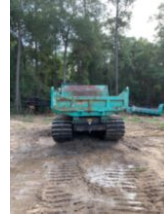

DUMP BED 2017 IHI IC-120

\$ 97,500

Stock CB004010 VIN CB004010

Detailed Specification

Engine Make	CUMMINS	Engine HP	285
Engine Model	QSL9	Transmission	Manual
Axle Config	Track	Meter Reading	0.000000
Cab Type	REGULAR CAB	Characteristic Type	TRACK DUMP
Attached Body	DUMP BED		