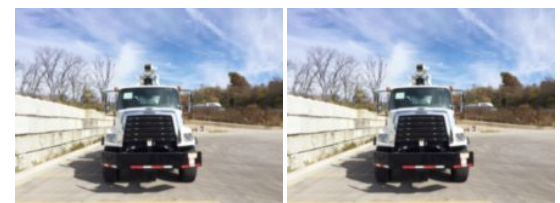

G85F 2015 FREIGHTLINER 108SD

Call for price

Stock FDGB4634 VIN 3ALHG5CY8FDGB4634

Detailed Specification

Engine Make	Cummins	Engine HP	330
Engine Model	ISL 8.9L	Transmission	Auto
Axle Config	6x6	Meter Reading	28711
FA Capacity	20000	Characteristic Type	80' BUCKET
RA Capacity	40000		
Rear End Ratio	5.29		

Cab Type	REGULAR CAB
Attached Body	G85F
Wheelbase	210