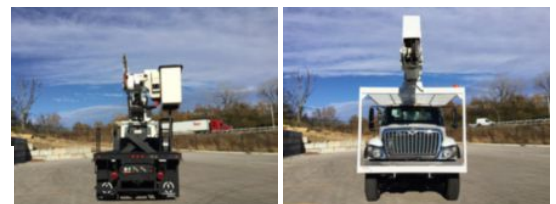

RMX75 2013 International 7400

\$ 134,500

Stock DJ133970 VIN 1HTWJAAT6DJ133970

Detailed Specification

| | | | |
|-----------------------|-------------------|----------------------------|--------------|
| Engine Make | International | Engine HP | 285 |
| Engine Model | MAXXFORCE DT D | Transmission | Automatic |
| Axle Config | 6x6 | Meter Reading | 40550.000000 |
| RA Capacity | 40000 | Characteristic Type | 80' BUCKET |
| Rear End Ratio | 5.86 | | |
| Attached Body | RMX75 | | |
| Wheelbase | 232 | | |