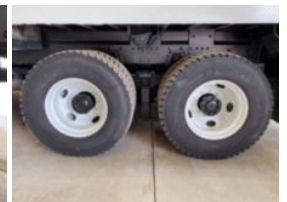

**Commander 6060 2012 International 7400**

**\$ 169,500**

Stock CJ439241 VIN 1HTWJAAT2CJ439241

**Detailed Specification**

<b>Engine Make</b>	International	<b>Engine HP</b>	300
<b>Engine Model</b>	MAXXFORCE DT D	<b>Transmission</b>	Automatic
<b>Axle Config</b>	6x6	<b>Meter Reading</b>	36464.000000
<b>FA Capacity</b>	16000	<b>Characteristic Type</b>	60' DIGGER DERRICK
<b>RA Capacity</b>	40000		
<b>Rear End Ratio</b>	5.86		
<b>Cab Type</b>	REGULAR CAB		
<b>Attached Body</b>	Commander 6060		