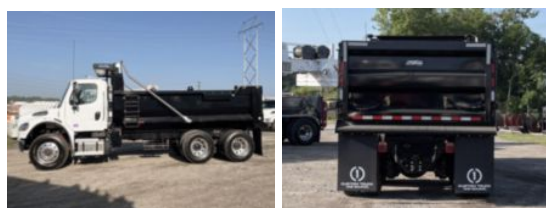

Freightliner M2106 6x4 16' Load King Dump Truck

Call for price

Stock SDWE4867 VIN 3ALHCYD27SDWE4867

Truck Specifications		Unit Specifications	
CARB Registered	No	Attachment Year	2024
Year	2025	Bed/Body Make	Load King
Make	Freightliner	Bed/Body Model	LKXD16X421/4DB
Model	M2106	Dump Body Length (ft)	16
Cab Type	REGULAR CAB	Dump Body Type	Elliptical
CA or CT	140	Dump Load (cu yd)	16
Chassis Class	CLASS 8 CHASSIS		
Engine Make	DETROIT		
Engine Model	DD8 D		
Engine HP	350		
Transmission	Automatic		
Transmission Speed	6		
FA Capacity	18,000		
RA Capacity	40,000		
Wheelbase	206		
Current Meter Reading (mi)	627		
Engine Hours (hr)	24		
Brakes	AIR		
Rear Suspension	HENDRICKSON RT 403		
Engine Size	DD8 D		
Engine Fuel Type	Diesel		
Axle Config	6x4		
GVWR (lb)	58,000		
Frame	SINGLE		
PTO Options	YES		