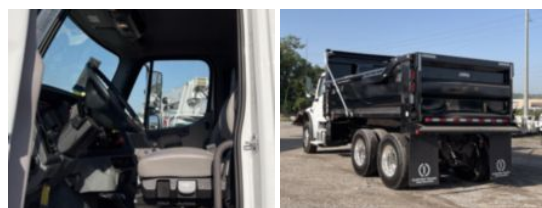

2025 Freightliner M2106 6x4 16' Load King Dump Truck
Call for price

Stock SDWE4868 VIN 3ALHCYD29SDWE4868

Truck Specifications		Unit Specifications	
CARB Registered	No	Attachment Year	2024
Year	2025	Bed/Body Make	Load King
Make	Freightliner	Bed/Body Model	LKXD16X421/4DB
Model	M2106	Dump Body Length (ft)	16
Cab Type	REGULAR CAB	Dump Body Type	Elliptical
CA or CT	140	Dump Load (cu yd)	16
Chassis Class	CLASS 8 CHASSIS		
Engine Make	DETROIT		
Engine Model	DD8 D		
Engine HP	350		
Transmission	Automatic		
Transmission Speed	6		
FA Capacity	18,000		
RA Capacity	40,000		
Wheelbase	206		
Current Meter Reading (mi)	656		
Engine Hours (hr)	22		
Brakes	AIR		
Rear Suspension	HENDRICKSON RT 403		
Engine Size	DD8 D		
Engine Fuel Type	Diesel		
Axle Config	6x4		
GVWR (lb)	58,000		
Frame	SINGLE		
PTO Options	YES		