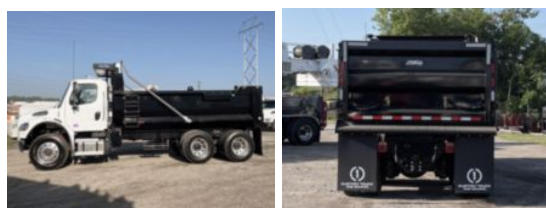

2025 Freightliner M2106 6x4 16' Load King Dump Truck
Call for price

Stock SDWE4868 VIN 3ALHCYD29SDWE4868

Truck Specifications		Unit Specifications	
CARB Registered	No	Attachment Year	2024
Year	2025	Bed/Body Make	Load King
Make	Freightliner	Bed/Body Model	LKXD16X421/4DB
Model	M2106	Dump Body Length (ft)	16
Cab Type	REGULAR CAB	Dump Body Type	Elliptical
CA or CT	140	Dump Load (cu yd)	16
Chassis Class	CLASS 8 CHASSIS		
Engine Make	DETROIT		
Engine Model	DD8 D		
Engine HP	350		
Transmission	Automatic		
Transmission Speed	6		
FA Capacity	18,000		
RA Capacity	40,000		
Wheelbase	206		
Current Meter Reading (mi)	656		
Engine Hours (hr)	22		
Brakes	AIR		
Rear Suspension	HENDRICKSON RT 403		
Engine Size	DD8 D		
Engine Fuel Type	Diesel		
Axle Config	6x4		
GVWR (lb)	58,000		
Frame	SINGLE		
PTO Options	YES		