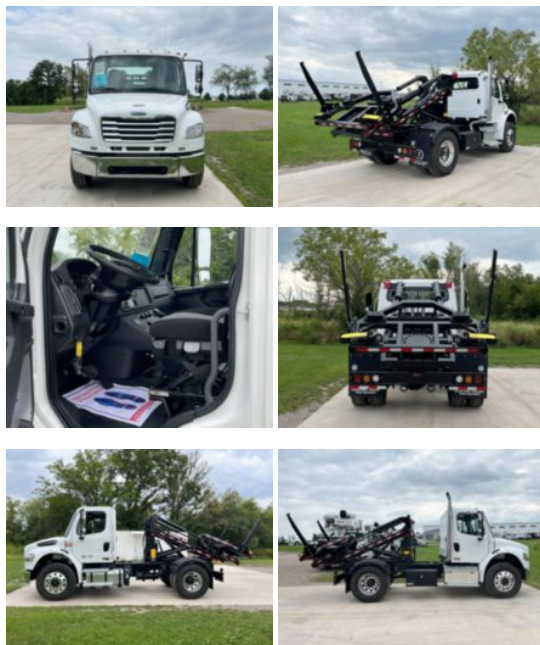

2026 Freightliner M2106 4x2 Palfinger ACC-80-R Container

\$ 149,979

Stock THWJ7235 VIN 1FVACWFE4THWJ7235

Truck Specifications		Unit Specifications	
CARB Registered	No	Attachment Year	2024
Year	2026	Attachment Make	Palfinger
Make	Freightliner	Attachment Model	ACC-80-R
Model	M2106	UnderCDL	Yes
Cab Type	REGULAR CAB		
CA or CT	87		
Chassis Class	CLASS 6 CHASSIS		
Engine Make	CUMMINS		
Engine Model	L9 D		
Engine HP	330		
Transmission	Automatic		
Transmission Speed	6		
FA Capacity	12,000		
RA Capacity	21,000		
Wheelbase	153		
Brakes	AIR		
Rear Suspension	SPRING		
Engine Size	L9 D		
Engine Fuel Type	Diesel		
Axle Config	4x2		
GVWR (lb)	26,000		
Frame	SINGLE		
PTO Options	YES		