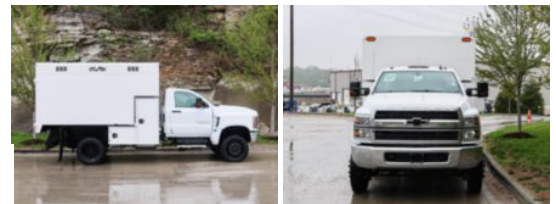

1166 2021 Chevrolet 5500

\$ 99,750

Stock MH658599 VIN 1HTKJPVK6MH658599

Detailed Specification

Engine Make	DURAMAX	Engine HP	350
Engine Model	6.6L D	Transmission	Automatic
Axle Config	4x4	Meter Reading	0.000000
FA Capacity	7500	Characteristic Type	CHIPPER BODY TRUCK
RA Capacity	15500		
Cab Type	REGULAR CAB		
Attached Body	1166		
Wheelbase	165		