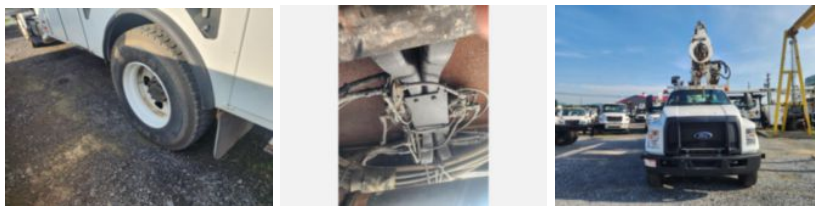

2019 Ford F-750 Diesel 4x2 Versalift TMD-2047T Digger
\$ 61,600

Stock KDF14156 VIN 1FDXF7DE9KDF14156

Truck Specifications		Unit Specifications	
Year	2019	Attachment Year	2019
Make	FORD	Attachment Make	Versalift
Model	F750	Attachment Model	TMD-2047T
Cab Type	REGULAR CAB	Maximum Work Height (ft)	52
Chassis Class	Truck		
Engine Make	Ford		
Engine Model	6.7L 4V OHV T/C		
Engine HP	300		
Transmission	Auto		
Transmission Speed	6		
FA Capacity	12,000		
RA Capacity	21,000		
Rear Axle Ratio	6.17		
Wheelbase	194		
Current Meter Reading (mi)	40,527		
Brakes	AIR		
Fuel Tank Capacity (gal)	50		
Rear Suspension	Spring		
Engine Size	6.7		
Engine Fuel Type	Diesel		
Axle Config	4x2		
GVWR (lb)	33,000		
Frame	Steel		
PTO Options	YES		
Transmission Make	Ford		