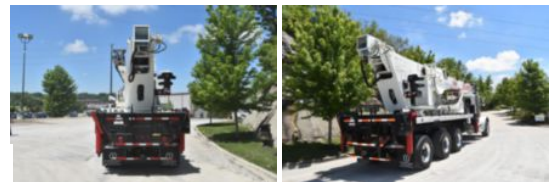

Custom Truck One Source

Kansas City, MO

Phone: (816) 558-7290

<https://www.customtruck.com/locations>

E160R 2014 Peterbilt 365

\$ 295,500

Stock ED244499 VIN 1NPSXJEX6ED244499

Detailed Specification

Engine Make	PACCAR	Engine HP	380
Engine Model	PX9	Transmission	Manual
Axle Config	8x6	Meter Reading	12456.000000
FA Capacity	20000	Characteristic Type	160' BUCKET
RA Capacity	66000	Max Work Height	215
Rear End Ratio	4.78		
Cab Type	REGULAR CAB		
Attached Body	E160R		
Wheelbase	303		