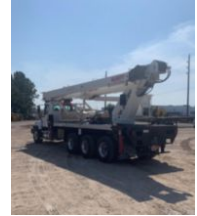

36127R 2013 Freightliner 114SD

\$ 257,500

Stock DHBX8997 VIN 1FVPG3DVXDHBX8997

Detailed Specification

Engine Make	DETROIT	Engine HP	450
Engine Model	DD13 D	Transmission	Manual
Axle Config	8x6	Meter Reading	29256.000000
FA Capacity	20000	Characteristic Type	36 TON BOOM TRUCK
RA Capacity	57000		
Cab Type	REGULAR CAB		
Attached Body	36127R		
Wheelbase	286		