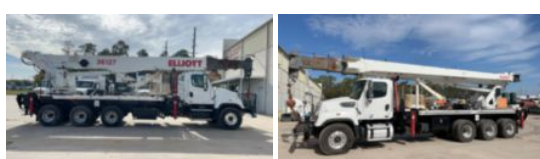

2013 Freightliner 114SD 8x6 Elliott 36127R Boom Truck
\$ 179,500

Stock DHBX8997 VIN 1FVPG3DVXDHBX8997

Truck Specifications		Unit Specifications	
Year	2013	Attachment Year	2012
Make	Freightliner	Attachment Make	Elliott
Model	114SD	Attachment Model	36127R
Color	WHITE		
Cab Type	REGULAR CAB		
Chassis Class	CLASS 8 CHASSIS		
Engine Make	DETROIT		
Engine Model	DD13 D		
Engine HP	450		
Transmission	Manual		
Transmission Speed	18		
FA Capacity	20000		
RA Capacity	57000		
Wheelbase	286		
Current Meter Reading	29256		
Engine Hours	4541		
Block Heater	YES		
Brakes	AIR		
Fuel Tank Capacity	80		
Rear Suspension	AIRLINER		
Engine Size	DD13 D		
Engine Fuel Type	Diesel		
Axle Config	8x6		
GVWR	77000		
Driver Seat	HIGH BACK AIR RIDE		
Frame	DOUBLE		
Front Tire	425/65R22.5		
Rear Tire	11R22.5		
Power Locks	NO		
PTO Options	YES		
Radio	AM/FM/CD		
Power Windows	NO		
Passenger Seat	HIGH BACK AIR RIDE		