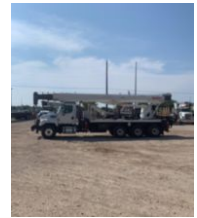

36127R 2013 Freightliner 114SD

\$ 257,500

Stock DHBX8997 VIN 1FVPG3DVXDHBX8997

Detailed Specification

Engine Make	DETROIT	Engine HP	450
Engine Model	DD13 D	Transmission	Manual
Axle Config	8x6	Meter Reading	29256.000000
FA Capacity	20000	Characteristic Type	36 TON BOOM TRUCK
RA Capacity	57000		
Cab Type	REGULAR CAB		
Attached Body	36127R		
Wheelbase	286		