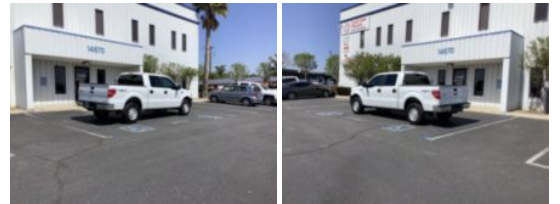

Custom Truck One Source

Fontana, CA

Phone: 866-411-2293

<https://www.customtruck.com/locations>

2014 FORD F150

\$ 14,500

Stock EKF11061 VIN 1FTFW1EFXEKF11061

Detailed Specification

Engine Make	Ford	Engine HP	360
Engine Model	V8 5.0L	Transmission	Auto
Axle Config	4x4	Meter Reading	141095
FA Capacity	3750	Characteristic Type	PICKUP TRUCK
RA Capacity	3850		
Rear End Ratio	3.55		

Cab Type SUPER CAB