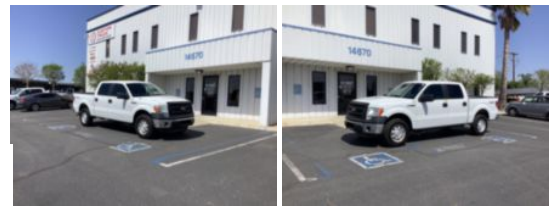

Custom Truck One Source

Fontana, CA

Phone: 866-411-2293

<https://www.customtruck.com/locations>

2014 FORD F150

\$ 14,500

Stock EKF11061 VIN 1FTFW1EFXEKF11061

Detailed Specification

Engine Make	Ford	Engine HP	360
Engine Model	V8 5.0L	Transmission	Auto
Axle Config	4x4	Meter Reading	141095
FA Capacity	3750	Characteristic Type	PICKUP TRUCK
RA Capacity	3850		
Rear End Ratio	3.55		

Cab Type SUPER CAB