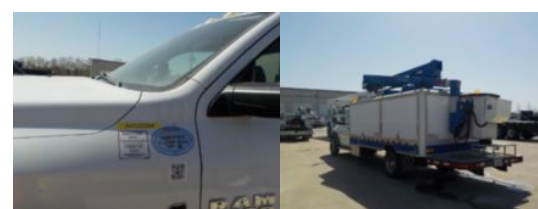

Custom Truck One Source

Fort Worth, TX

Phone: 866-411-2293

<https://www.customtruck.com/locations>

2015 RAM 5500 4x2 Versalift SST-40 Bucket Truck

\$ 35,750

Stock FG635798 VIN 3C7WRMDL7FG635798

Truck Specifications		Unit Specifications	
Year	2015	Attachment Year	2016
Make	RAM	Attachment Make	Versalift
Model	5500	Attachment Model	SST-40
Cab Type	REGULAR CAB	Bed/Body Make	Equipment Innovators
Chassis Class	Truck	Bed/Body Model	OMNIVAN
Engine Make	Cummins		
Engine Model	ISB 6.7L		
Engine HP	325		
Transmission Make	Aisin		
Transmission	Auto		
Transmission Speed	6		
FA Capacity	7,200		
RA Capacity	13,500		
Rear Axle Ratio	4.44		
Wheelbase	204		
Current Meter Reading	171,157		
Brakes	HYDRAULIC		
Fuel Tank Capacity	52		
Rear Suspension	Spring		
Engine Size	6.7		
Engine Fuel Type	Diesel		
Axle Config	4x2		
GVWR	19,500		
Driver Seat	HIGH BACK		
Frame	Steel		
Front Tire	225/70R19.5		
Rear Tire	225/70R19.5		
PTO Options	YES		
Radio	AM/FM		
Passenger Seat	HIGH BACK		