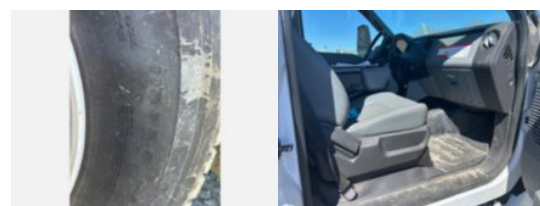

**2019 Ford F-750 Powerstroke Powered 4x2 Versalift VO-**
**Call for price**

Stock KDF14135 VIN 1FDXF7DE1KDF14135

Truck Specifications	Unit Specifications
----------------------	---------------------

<b>Year</b>	2019	<b>Attachment Year</b>	2019
<b>Make</b>	FORD	<b>Attachment Make</b>	Versalift
<b>Model</b>	F750	<b>Attachment Model</b>	VO-455-MHI
<b>Cab Type</b>	REGULAR CAB	<b>Bed/Body Make</b>	B&G BODIES
<b>CA or CT</b>	120	<b>Bed/Body Model</b>	Line Body
<b>Chassis Class</b>	Truck	<b>Maximum Work Height</b>	60.7
<b>Engine Make</b>	Ford		
<b>Engine Model</b>	6.7		
<b>Engine HP</b>	300		
<b>Transmission Make</b>	Ford		
<b>Transmission</b>	Auto		
<b>Transmission Speed</b>	6		
<b>FA Capacity</b>	12,000		
<b>RA Capacity</b>	21,000		
<b>Rear Axle Ratio</b>	6.17		
<b>Wheelbase</b>	194		
<b>Current Meter Reading</b>	48,655		
<b>Brakes</b>	AIR		
<b>Fuel Tank Capacity</b>	80		
<b>Rear Suspension</b>	Spring		
<b>Engine Size</b>	6.7		
<b>Engine Fuel Type</b>	Diesel		
<b>Axle Config</b>	4x2		
<b>GVWR</b>	33,000		
<b>Frame</b>	Steel		
<b>Front Tire</b>	11R22.5		
<b>Rear Tire</b>	11R22.5		
<b>PTO Options</b>	YES		
<b>Running Condition</b>	Running		