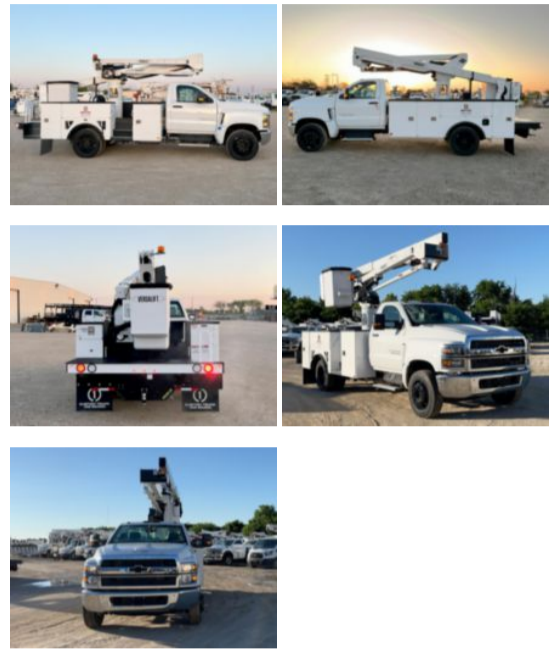

**2024 Chevrolet 6500 4x2 Versalift SST-40-EIH Bucket Truck**
**\$ 128,500**

Stock PH524141 VIN 1HTKHPVM0PH524141

Truck Specifications		Unit Specifications	
<b>Year</b>	2023	<b>Attachment Year</b>	2024
<b>Make</b>	Chevrolet	<b>Attachment Make</b>	Versalift
<b>Model</b>	6500	<b>Attachment Model</b>	SST-40-EIH
<b>Cab Type</b>	REGULAR CAB	<b>Bed/Body Make</b>	Falcon
<b>CA or CT</b>	84	<b>Bed/Body Model</b>	FTESST40LU084LB
<b>Chassis Class</b>	CLASS 6 CHASSIS	<b>Maximum Work Height (ft)</b>	45
<b>Engine Make</b>	DURAMAX	<b>Service Body Length (ft)</b>	11
<b>Engine Model</b>	6.6L D	<b>Side Reach (ft)</b>	27
<b>Engine HP</b>	350	<b>Working Height (ft)</b>	45
<b>Transmission</b>	Automatic	<b>UnderCDL</b>	Yes
<b>Transmission Speed</b>	6		
<b>FA Capacity</b>	8,000		
<b>RA Capacity</b>	15,500		
<b>Wheelbase</b>	165		
<b>Brakes</b>	HYDRAULIC		
<b>Rear Suspension</b>	SPRING		
<b>Engine Size</b>	6.6		
<b>Engine Fuel Type</b>	Diesel		
<b>Axle Config</b>	4x2		
<b>GVWR (lb)</b>	26,000		
<b>Frame</b>	SINGLE		
<b>PTO Options</b>	YES		