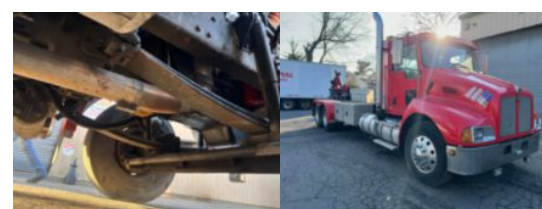

2004 Kenworth Diesel 6x4 T-300 Zacklift Z303-K11 Wrecker

\$ 32,450

Stock 4M056631 VIN 2NKMLD9X64M056631

Unit Specifications		Unit Specifications	
CARB Registered	No	Attachment Make	ZACKLIFT
Year	2004	Attachment Model	Z303 K11
Make	KENWORTH		
Model	T-400		
Color	RED		
Cab Type	REGULAR CAB		
Chassis Class	Truck		
Engine Make	CAT		
Engine Model	3126 7.2I		
Engine HP	300		
Transmission Make	Eaton-Fuller		
Transmission	Manual		
Transmission Speed	10		
FA Capacity	13,200		
RA Capacity	40,000		
Rear Axle Ratio	4.11		
Wheelbase	240		
Current Meter Reading	246,335		
Brakes	AIR		
Fuel Tank Capacity	120		
Rear Suspension	Air Ride		
Engine Size	7		
Engine Fuel Type	Diesel		
Axle Config	6x4		
GVWR	53,200		
Driver Seat	HIGH BACK AIR RIDE		
Frame	Steel		
PTO Options	YES		
Radio	AM/FM		
Passenger Seat	TWO PERSON BENCH		