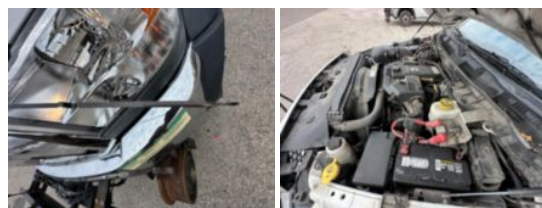

2018 Dodge 5500 Diesel 4x4 Crew Cab, "Rail Gear"
\$ 40,150

Stock JG110406 VIN 3C7WRNFL8JG110406

Hi-Rail Specifications
Unit Specifications

Year	2018	Bed/Body Make	IMT
Make	DODGE	Bed/Body Model	DOMINATOR CS
Model	5500		
Cab Type	CREW CAB		
CA or CT	84		
Chassis Class	Truck		
Engine Make	Cummins		
Engine Model	ISB 6.7		
Engine HP	325		
Transmission Make	Aisin		
Transmission	Auto		
Transmission Speed	6		
FA Capacity	7,250		
RA Capacity	13,500		
Rear Axle Ratio	4.44		
Wheelbase	168		
Current Meter Reading	172,958		
Brakes	HYDRAULIC		
Fuel Tank Capacity	52		
Rear Suspension	Spring		
Engine Size	6.7		
Engine Fuel Type	Diesel		
Axle Config	4x4		
GVWR	19,500		
Frame	Steel		
PTO Options	PROVISION		