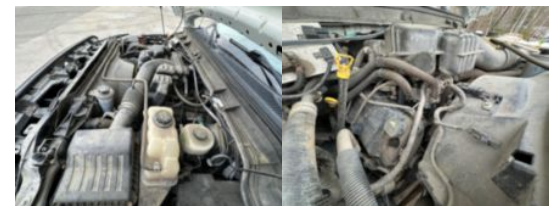

**2016 Ford F-350 Extended Cab 4x4 Gas Engine "Rail Gear**
**\$ 26,950**

Stock GEC61610 VIN 1FT7X3B60GEC61610

**Hi-Rail Specifications**
**Unit Specifications**

<b>Year</b>	2016
<b>Make</b>	FORD
<b>Model</b>	F350
<b>Cab Type</b>	EXTENDED CAB
<b>Chassis Class</b>	LightDuty
<b>Engine Make</b>	Ford
<b>Engine Model</b>	6.2L
<b>Engine HP</b>	385
<b>Transmission Make</b>	Ford
<b>Transmission</b>	Auto
<b>Transmission Speed</b>	6
<b>FA Capacity</b>	5,940
<b>RA Capacity</b>	6,290
<b>Rear Axle Ratio</b>	3.73
<b>Wheelbase</b>	158
<b>Current Meter Reading</b>	43,628
<b>Brakes</b>	HYDRAULIC
<b>Rear Suspension</b>	Spring
<b>Engine Size</b>	6.2
<b>Engine Fuel Type</b>	Gasoline
<b>Axle Config</b>	4x4
<b>GVWR</b>	10,000
<b>Frame</b>	SINGLE
<b>PTO Options</b>	YES