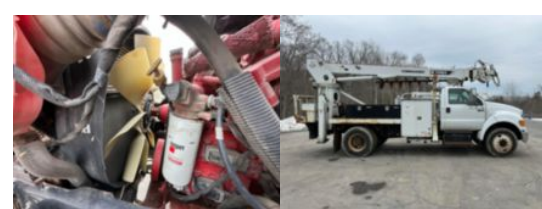

2015 Ford F-750 Diesel 4x2 Terex Commander 4047 Digger
Call for price

Stock FV692671 VIN 3FRXF7FK6FV692671

Truck Specifications		Unit Specifications	
Year	2015	Attachment Year	2014
Make	FORD	Attachment Make	Terex
Model	F750	Attachment Model	Commander 4047
Color	WHITE		
Cab Type	REGULAR CAB		
Chassis Class	Truck		
Engine Make	Cummins		
Engine Model	B6.7		
Engine HP	260		
Transmission Make	Allison		
Transmission	Auto		
Transmission Speed	6		
FA Capacity	12,000		
RA Capacity	21,000		
Rear Axle Ratio	5.29		
Wheelbase	182		
Current Meter Reading	63,230		
Block Heater	YES		
Brakes	AIR		
Fuel Tank Capacity	50		
Rear Suspension	Spring		
Engine Size	6.7		
Engine Fuel Type	Diesel		
Axle Config	4x2		
GVWR	33,000		
Driver Seat	HIGH BACK AIR RIDE		
Frame	Steel		
Front Tire	275/70R22.5		
Rear Tire	11R22.5		
PTO Options	YES		
Radio	AM/FM		
Passenger Seat	HIGH BACK FIXED		
Running Condition	Running		