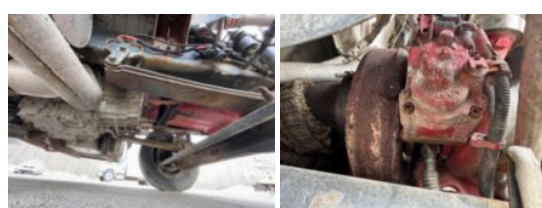

2015 Ford F-750 Diesel 4x2 Terex Commander 4047 Digger
Call for price

Stock FV692671 VIN 3FRXF7FK6FV692671

Truck Specifications		Unit Specifications	
Year	2015	Attachment Year	2014
Make	FORD	Attachment Make	Terex
Model	F750	Attachment Model	Commander 4047
Color	WHITE		
Cab Type	REGULAR CAB		
Chassis Class	Truck		
Engine Make	Cummins		
Engine Model	B6.7		
Engine HP	260		
Transmission Make	Allison		
Transmission	Auto		
Transmission Speed	6		
FA Capacity	12,000		
RA Capacity	21,000		
Rear Axle Ratio	5.29		
Wheelbase	182		
Current Meter Reading	63,230		
Block Heater	YES		
Brakes	AIR		
Fuel Tank Capacity	50		
Rear Suspension	Spring		
Engine Size	6.7		
Engine Fuel Type	Diesel		
Axle Config	4x2		
GVWR	33,000		
Driver Seat	HIGH BACK AIR RIDE		
Frame	Steel		
Front Tire	275/70R22.5		
Rear Tire	11R22.5		
PTO Options	YES		
Radio	AM/FM		
Passenger Seat	HIGH BACK FIXED		
Running Condition	Running		