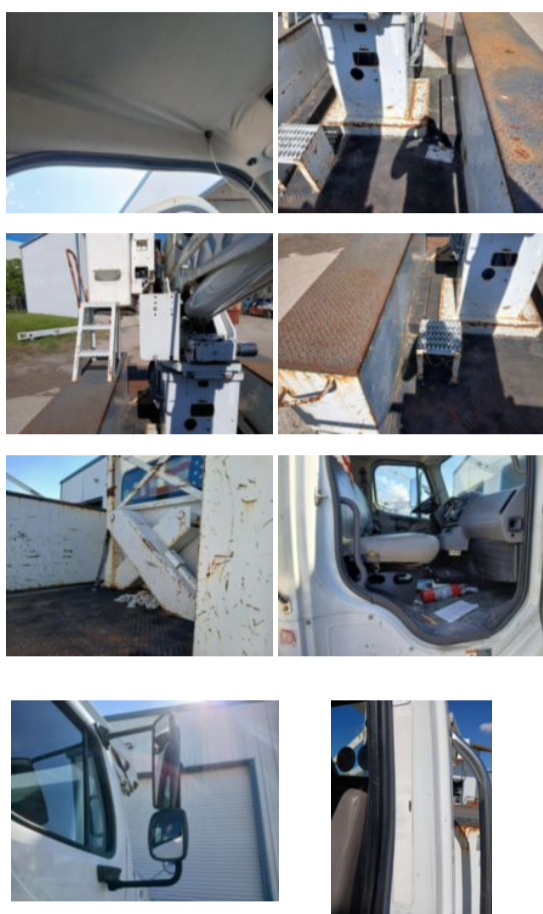

**Custom Truck One Source**

Tampa, FL

Phone: 866-411-2293

<https://www.customtruck.com/locations>

**2013 Freightliner M2 Diesel 4x2 Terex HRX-55 Material**

**\$ 35,750**

Stock DHBW9698 VIN 1FVACXDT0DHBW9698

Truck Specifications		Unit Specifications	
Year	2013	Attachment Year	2012
Make	FREIGHTLINER	Attachment Make	Terex
Model	M2106	Attachment Model	HRX55
Color	WHITE	Maximum Work Height	60
Cab Type	REGULAR CAB		
Chassis Class	Truck		
Engine Make	Cummins		
Engine Model	ISB 6.7L		
Engine HP	230		
Transmission Make	Allison		
Transmission	Auto		
Transmission Speed	6		
FA Capacity	13,000		
RA Capacity	21,000		
Rear Axle Ratio	5.57		
Wheelbase	187		
Current Meter Reading	101,987		
Block Heater	YES		
Brakes	AIR		
Fuel Tank Capacity	50		
Rear Suspension	Spring		
Engine Size	6.7		
Engine Fuel Type	Diesel		
Axle Config	4x2		
GVWR	33,000		
Driver Seat	BENCH - FULL WIDTH		
Frame	Steel		
Front Tire	275/80R22.5		
Rear Tire	275/80R22.5		
PTO Options	YES		
Radio	AM/FM		