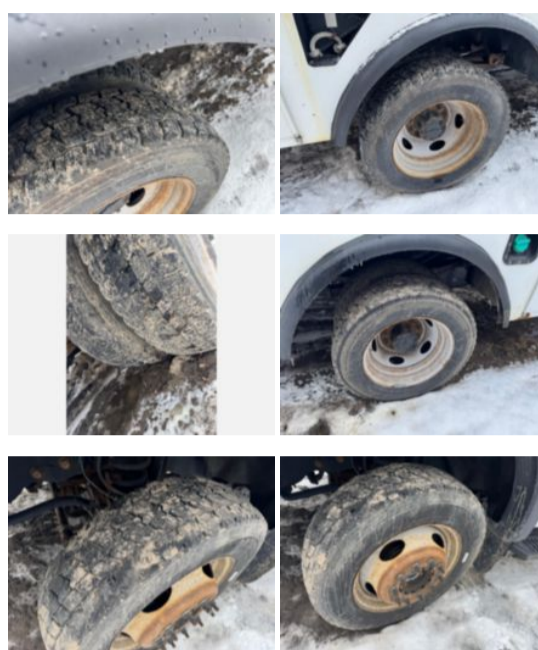

Custom Truck One Source

Syracuse, NY

Phone: 866-411-2293

<https://www.customtruck.com/locations>

2018 Ford F-550 4x4 Auto Crane HC7 Service Truck

\$ 78,650

Stock JDA02601 VIN 1FDUF5HTXJDA02601

Truck Specifications		Unit Specifications	
CARB Registered	Yes	Attachment Year	2019
Year	2018	Attachment Make	AUTO CRANE
Make	FORD	Attachment Model	HC7
Model	F550	Bed/Body Make	Load King
Color	WHITE	Bed/Body Model	Voyager 1
Cab Type	REGULAR CAB		
CA or CT	84		
Chassis Class	Truck		
Engine Make	Ford		
Engine Model	6.7I		
Engine HP	330		
Transmission Make	Ford		
Transmission	Auto		
Transmission Speed	6		
FA Capacity	7,000		
RA Capacity	14,706		
Rear Axle Ratio	4.88		
Wheelbase	169		
Current Meter Reading	153,662		
Brakes	HYDRAULIC		
Fuel Tank Capacity	35		
Rear Suspension	Spring		
Engine Size	6.7		
Engine Fuel Type	Diesel		
Axle Config	4x4		
GVWR	19,500		
Frame	Steel		
PTO Options	YES		