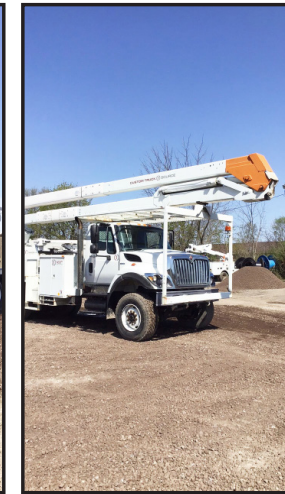

2011 International 7400 6x6 Terex RMX75 Bucket Truck

Equipment# A0117784

CHASSIS SPECS

UNIT INFORMATION

VIN: 1HTWJAAT6BJ310112
Dash: 32,412 Miles
6x6 Tandem Axle
Air Brakes
Single Frame
Pintle Hitch W/ Air &
-Electric Connection

FUEL TANK(S)

LH 50 Gallon Steel

EQUIPMENT SPECS

GVWR

56,000 LBS.

FRONT AXLE

16,000 LB. FAWR

REAR AXLES

90 degree Platform Rotator

Insulated 46KVAC Category C

Rotation: Continuous

Outrigger(s): (2) Sets X Frame

Controls: Single Stick

Body: Flatbed W/T Box

Upper Controls-Yes

Material Handler-Yes