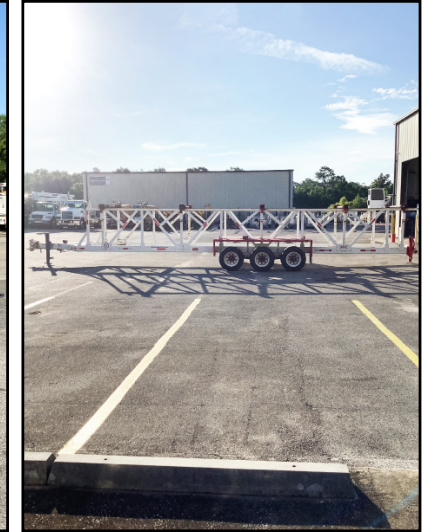

## Brindle RL5RT-WF Reel Trailer

#### UNIT INFORMATION

- 2012 Brindle
- VIN: 1L90R4539CG085166
- Model: RL5RT-WF
- Multi-Reel Innerduct Trailer.
- 77" Max Reel Width.
- Up to (5) 96" Diameter Reels.
- Up to (4) 120" Diameter Reels.
- Tri-Axle, Dual Wheels.
- 12,000lb Front Jack.
- (2) 12,000lb Rear Stabilizing Jacks.
- Adjustable Reel Positions.