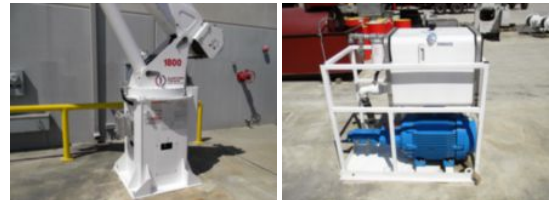

1860DM 0 Elliott 1860DM

Stock 007006 VIN 00-7006

Call for price

Detailed Specification

Attached Body	1860DM	Meter Reading	0.000000
		Characteristic Type	null
		Crane Rating	18 TON