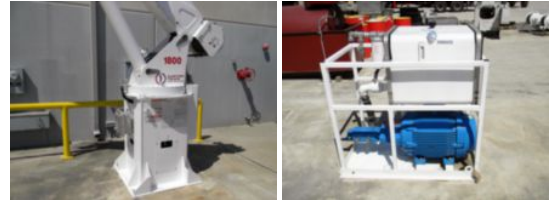

1860DM 0 Elliott 1860DM

Stock 007004 VIN 00-7004

Call for price

Detailed Specification

Attached Body	1860DM	Meter Reading	0.000000
		Characteristic Type	null
		Crane Rating	18 TON