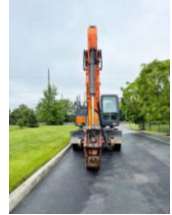

2016 OTHER DOOSAN DX190W-5

\$ 97,240

Stock F5001017 VIN DHKCEWBDVF5001017

Detailed Specification

Engine Model	DOOSAN DL06 L6	Meter Reading	0.000000
Axle Config	Track	Characteristic Type	WHEEL EXCAVATOR

DISCLAIMER: Price is an estimation and does not include any freight/delivery charges, sales tax, titling fees, or registration fees. 8% buyer's fee applies on all purchases. Price is subject to change. Specifications are believed to be correct but may contain errors and/or omissions. Pictures shown represent the state of the vehicle at the time of the third-party, non-bias inspection. Unit is being sold AS-IS, WHERE-IS.