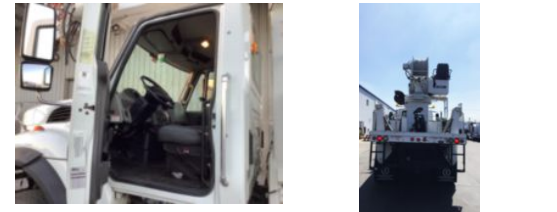

Commander 6060 2012 INTERNATIONAL 7400

Call for price

Stock CJ439225 VIN 1HTWJAAT4CJ439225

Detailed Specification

Engine Make	International	Engine HP	300
Engine Model	Maxxforce DT 7.6L	Transmission	Auto
Axle Config	6x6	Meter Reading	34817
FA Capacity	16000	Characteristic Type	60' DIGGER DERRICK
RA Capacity	40000		
Rear End Ratio	5.86		
Cab Type	REGULAR CAB		
Attached Body	Commander 6060		
Wheelbase	213		