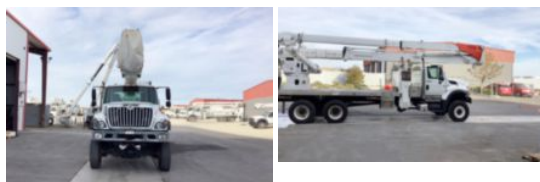

**2011 International 7400 6x6 Terex TM105 Bucket Truck**
**Call for price**

Stock BJ375479 VIN 1HTWHAZT1BJ375479

Truck Specifications		Unit Specifications	
Year	2011	Attachment Make	Terex Utilities
Make	INTERNATIONAL	Attachment Model	TM105
Model	7400		
Color	WHITE		
Cab Type	REGULAR CAB		
CA or CT	183		
Chassis Class	Truck		
Engine Make	International		
Engine Model	MAXFORCE 9.3L		
Engine HP	330		
Transmission Make	Allison		
Transmission	Auto		
Transmission Speed	6		
FA Capacity	20,000		
RA Capacity	20,000		
Rear Axle Ratio	5.29		
Wheelbase	258		
Current Meter Reading	41,725,330		
Engine Hours	5,981		
Brakes	AIR		
Fuel Tank Capacity	70		
Rear Suspension	Walking Beam		
Engine Size	9		
Engine Fuel Type	Diesel		
Axle Config	6x6		
GVWR	60,000		
Driver Seat	HIGH BACK		
Frame	Steel		
Front Tire	315/80R22.5		
Rear Tire	295/75R22.5		
PTO Options	YES		
Radio	AM/FM		
Running Condition	Running		