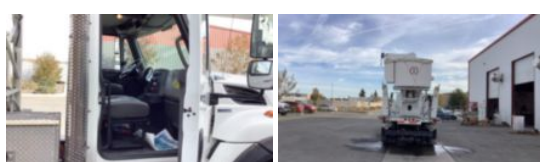

**2011 International 7400 6x6 Terex TM105 Bucket Truck**
**Call for price**

Stock BJ375479 VIN 1HTWHAZT1BJ375479

Truck Specifications		Unit Specifications	
Year	2011	Attachment Make	Terex Utilities
Make	INTERNATIONAL	Attachment Model	TM105
Model	7400		
Color	WHITE		
Cab Type	REGULAR CAB		
CA or CT	183		
Chassis Class	Truck		
Engine Make	International		
Engine Model	MAXFORCE 9.3L		
Engine HP	330		
Transmission Make	Allison		
Transmission	Auto		
Transmission Speed	6		
FA Capacity	20,000		
RA Capacity	20,000		
Rear Axle Ratio	5.29		
Wheelbase	258		
Current Meter Reading	41,725,330		
Engine Hours	5,981		
Brakes	AIR		
Fuel Tank Capacity	70		
Rear Suspension	Walking Beam		
Engine Size	9		
Engine Fuel Type	Diesel		
Axle Config	6x6		
GVWR	60,000		
Driver Seat	HIGH BACK		
Frame	Steel		
Front Tire	315/80R22.5		
Rear Tire	295/75R22.5		
PTO Options	YES		
Radio	AM/FM		
Running Condition	Running		