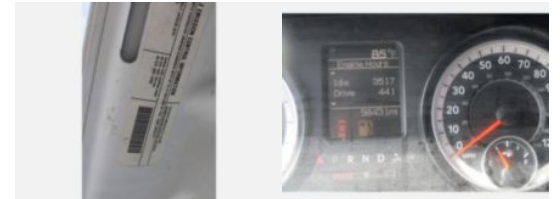

**2018 Dodge 3500 Hemi Powered 4x2 Duralift DTS-29**
**Call for price**

Stock JG249545 VIN 3C7WRSAJ9JG249545

Truck Specifications		Unit Specifications	
<b>Year</b>	2018	<b>Attachment Year</b>	2018
<b>Make</b>	RAM	<b>Attachment Make</b>	Duralift
<b>Model</b>	3500	<b>Attachment Model</b>	DTS29
<b>Cab Type</b>	REGULAR CAB		
<b>CA or CT</b>	60		
<b>Chassis Class</b>	Truck		
<b>Engine Make</b>	Chrysler		
<b>Engine Model</b>	6.4 L V8 HD HEMI		
<b>Engine HP</b>	410		
<b>Transmission Make</b>	Aisin		
<b>Transmission</b>	Auto		
<b>Transmission Speed</b>	6		
<b>FA Capacity</b>	5,500		
<b>RA Capacity</b>	9,850		
<b>Rear Axle Ratio</b>	4.44		
<b>Wheelbase</b>	144		
<b>Current Meter Reading</b>	98,431		
<b>Brakes</b>	HYDRAULIC		
<b>Fuel Tank Capacity</b>	52		
<b>Rear Suspension</b>	Spring		
<b>Engine Size</b>	6.4		
<b>Engine Fuel Type</b>	Gasoline		
<b>Axle Config</b>	4x2		
<b>GVWR</b>	14,000		
<b>Frame</b>	Steel		
<b>PTO Options</b>	YES		
<b>Running Condition</b>	Running		