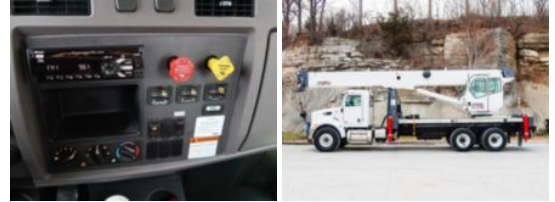

Custom Truck One Source

Fontana, CA

Phone: (909) 356-6899

<https://www.customtruck.com/locations>

STINGER 35-127RS 2021 Peterbilt 348

\$ 446,920

Stock MM732305 VIN 2NP3LJ0X8MM732305

Detailed Specification

Engine Make	PACCAR	Engine HP	350
Engine Model	PX9 D	Transmission	Manual
Axle Config	6x4	Meter Reading	0.000000
FA Capacity	20000	Characteristic Type	35 TON CRANE
RA Capacity	46000	Crane Rating	35 TON
Rear End Ratio	4.10	Outriggers	HYDRAULIC OUT + DOWN
Cab Type	REGULAR CAB		
Attached Body	STINGER 35-127RS		
Wheelbase	262		