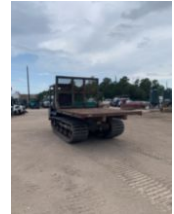

FLATBED 2018 IHI IC-50

\$ 86,500

Stock CE003663 VIN CE003663

Detailed Specification

Engine Make	ISUZU	Engine HP	120
Engine Model	DIESEL	Transmission	Manual
Axle Config	Track	Meter Reading	0.000000
Cab Type	REGULAR CAB	Characteristic Type	CRAWLER CARRIER
Attached Body	FLATBED		