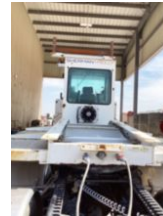

2013 SHERMAN REILLY BULLWHEEL TENSIONER

Call for price

Stock D1006444 VIN 5DDKE2524D1006444

Detailed Specification

FA Capacity	25000	Meter Reading	0.000000
RA Capacity	25000	Characteristic Type	BULLWHEEL TENSIONER
Trailer Type	TENSIONER		