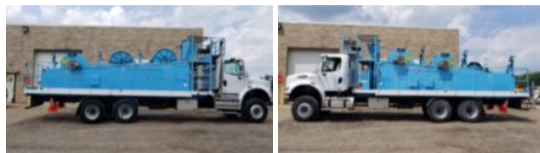

Custom Truck One Source

Canton, OH

Phone: (330) 546-0674

<https://www.customtruck.com/locations>

2008 Freightliner M2112 6x6 TSE DPT40B-3 Three Drum

\$ 75,525

Stock 8HZ07475 VIN 1FVHC5DE28HZ07475

Pulling Tensioning		Unit Specifications	
Year	2008		
Make	Freightliner		
Model	M2112		
Color	WHITE		
Chassis Class	CLASS 8 CHASSIS		
Engine Make	CAT		
Engine Model	C13 D		
Engine HP	410		
Transmission	Automatic		
Transmission Speed	6		
RA Capacity	40000		
Rear Axle Ratio	5.38		
Current Meter Reading	38815		
Engine Hours	2087		
Brakes	AIR		
Fuel Tank Capacity	80		
Engine Size	13		
Engine Fuel Type	Diesel		
Axle Config	6x6		
GVWR	60000		
Driver Seat	HIGH BACK AIR RIDE		
Frame	DOUBLE		
Front Tire	425/65R22.5		
Rear Tire	11R22.5		
Power Locks	NO		
Radio	AM/FM		
Power Windows	NO		
Passenger Seat	TWO PERSON BENCH		