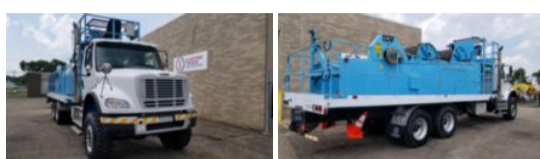

Custom Truck One Source

Canton, OH

Phone: (330) 546-0674

<https://www.customtruck.com/locations>

2008 Freightliner M2112 6x6 TSE DPT40B-3 Three Drum

\$ 75,525

Stock 8HZ07475 VIN 1FVHC5DE28HZ07475

Pulling Tensioning		Unit Specifications	
Year	2008		
Make	Freightliner		
Model	M2112		
Color	WHITE		
Chassis Class	CLASS 8 CHASSIS		
Engine Make	CAT		
Engine Model	C13 D		
Engine HP	410		
Transmission	Automatic		
Transmission Speed	6		
RA Capacity	40000		
Rear Axle Ratio	5.38		
Current Meter Reading	38815		
Engine Hours	2087		
Brakes	AIR		
Fuel Tank Capacity	80		
Engine Size	13		
Engine Fuel Type	Diesel		
Axle Config	6x6		
GVWR	60000		
Driver Seat	HIGH BACK AIR RIDE		
Frame	DOUBLE		
Front Tire	425/65R22.5		
Rear Tire	11R22.5		
Power Locks	NO		
Radio	AM/FM		
Power Windows	NO		
Passenger Seat	TWO PERSON BENCH		