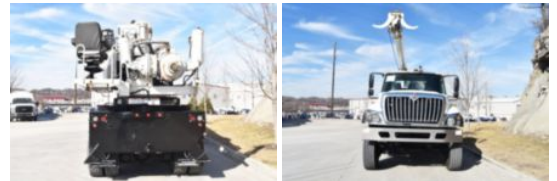

Custom Truck One Source

Kansas City, MO

Phone: (816) 558-7290

<https://www.customtruck.com/locations>

330 2013 International 7400

\$ 159,500

Stock DJ252563 VIN 1HTWJAAT7DJ252563

Detailed Specification

Engine Make	International	Engine HP	300
Engine Model	MAXXFORCE DT D	Transmission	Automatic
Axle Config	6x6	Meter Reading	30112.000000
FA Capacity	16000	Characteristic Type	PRESSURE DIGGER
RA Capacity	40000		
Rear End Ratio	5.86		
Cab Type	REGULAR CAB		
Attached Body	330		
Wheelbase	197		