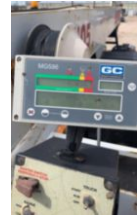

2010 PowerTraxx 15SW-HF Elliott 30105R Track Mount

\$ 139,500

Stock 15105052 VIN 15105052

Self Contained Unit		Unit Specifications	
Year	2010	Attachment Make	Elliott
Make	PowerTraxx	Attachment Model	30105R
Model	15SW-H		
Color	WHITE		
Cab Type	REGULAR CAB		
Engine Make	CUMMINS		
Engine Model	QSB6.7		
Engine HP	280		
Transmission	15SW-H		
Transmission Speed	15SW-H		
Current Meter Reading	0		
Engine Hours	648		
Brakes	HYDRAULIC		
Engine Size	6.7		
Engine Fuel Type	Diesel		
Axle Config	Track		