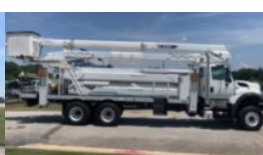

2015 IHC 7500 6x6 Terex TCX65-100 Bucket Truck
Call for price

Stock FH560320 VIN 1HTWWAZT9FH560320

Truck Specifications		Unit Specifications	
Year	2015	Attachment Make	Terex Utilities
Make	INTERNATIONAL	Attachment Model	TCX65/100
Model	7500		
Color	WHITE		
Cab Type	REGULAR CAB		
Chassis Class	Truck		
Engine Make	International		
Engine Model	Maxxforce 10		
Engine HP	330		
Transmission	Auto		
Transmission Speed	5		
FA Capacity	18000		
RA Capacity	40000		
Rear Axle Ratio	6.14		
Wheelbase	268		
Current Meter Reading	36770		
Engine Hours	3416		
Brakes	AIR		
Fuel Tank Capacity	70		
Rear Suspension	Walking Beam		
Engine Size	10		
Engine Fuel Type	Diesel		
Axle Config	6x6		
GVWR	58000		
Driver Seat	HIGH BACK AIR RIDE		
Frame	Steel		
Front Tire	385/65R22.5		
Rear Tire	11R22.5		
PTO Options	YES		
Radio	AM/FM		
Passenger Seat	HIGH BACK FIXED		
Transmission	Allison		