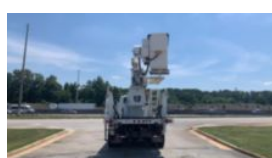

2015 IHC 7500 6x6 Terex TCX65-100 Bucket Truck
Call for price

Stock FH560320 VIN 1HTWWAZT9FH560320

Truck Specifications		Unit Specifications	
Year	2015	Attachment Make	Terex Utilities
Make	INTERNATIONAL	Attachment Model	TCX65/100
Model	7500		
Color	WHITE		
Cab Type	REGULAR CAB		
Chassis Class	Truck		
Engine Make	International		
Engine Model	Maxxforce 10		
Engine HP	330		
Transmission	Auto		
Transmission Speed	5		
FA Capacity	18000		
RA Capacity	40000		
Rear Axle Ratio	6.14		
Wheelbase	268		
Current Meter Reading	36770		
Engine Hours	3416		
Brakes	AIR		
Fuel Tank Capacity	70		
Rear Suspension	Walking Beam		
Engine Size	10		
Engine Fuel Type	Diesel		
Axle Config	6x6		
GVWR	58000		
Driver Seat	HIGH BACK AIR RIDE		
Frame	Steel		
Front Tire	385/65R22.5		
Rear Tire	11R22.5		
PTO Options	YES		
Radio	AM/FM		
Passenger Seat	HIGH BACK FIXED		
Transmission	Allison		