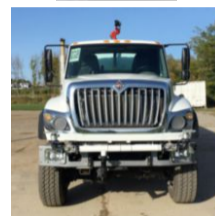

2015 International 7500 6x6 Load King 4000 Gallon Water

\$ 156,500

Stock FH106216 VIN 1HTWWAZT2FH106216

Truck Specifications		Unit Specifications	
Year	2015	Attachment Year	2014
Make	International	Attachment Make	Load King
Model	7500	Attachment Model	4000 Gallon Water Tank w/ Cannon
Color	WHITE		
Cab Type	REGULAR CAB		
Chassis Class	CLASS 8 CHASSIS		
Engine Make	IHC		
Engine Model	MAXXFORCE 10 D		
Engine HP	330		
Transmission	7500		
Transmission Speed	7500		
FA Capacity	18000		
RA Capacity	40000		
Rear Axle Ratio	6.14		
Current Meter Reading	34352		
Engine Hours	3860		
Block Heater	YES		
Brakes	AIR		
Fuel Tank Capacity	50		
Rear Suspension	HENDRICKSON RT403		
Engine Size	10		
Engine Fuel Type	Diesel		
Axle Config	6x6		
GVWR	58000		
Driver Seat	HIGH BACK AIR RIDE		
Frame	DOUBLE		
Front Tire	385/65R22.5		
Rear Tire	11R22.5		
PTO Options	YES		
Radio	AM/FM		
Passenger Seat	TWO PERSON BENCH		