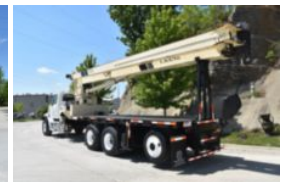

Custom Truck One Source

Kansas City, MO

Phone: (816) 558-7290

<https://www.customtruck.com/locations>

14127H 2006 STERLING LT7500

\$ 174,500

Stock 6AV51357 VIN 2FZHATDA46AV51357

Detailed Specification

Engine Make	CAT	Engine HP	350
Engine Model	C9 D	Transmission	Manual
Axle Config	8x4	Meter Reading	31667.000000
FA Capacity	20000	Characteristic Type	33
RA Capacity	40000		
Rear End Ratio	4.88		
Tag Axle(s)	(1) 13.2K		
Cab Type	REGULAR CAB		
Attached Body	14127H		
Wheelbase	274		