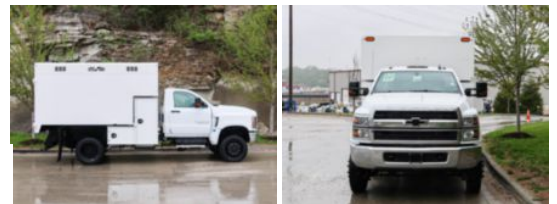

Custom Truck One Source

Kansas City, MO

Phone: (816) 558-7290

<https://www.customtruck.com/locations>

1166 2021 Chevrolet 5500

\$ 99,750

Stock MH663482 VIN 1HTKJPVKXMH663482

Detailed Specification

Engine Make	DURAMAX	Engine HP	350
Engine Model	6.6L D	Transmission	Automatic
Axle Config	4x4	Meter Reading	0.000000
FA Capacity	7500	Characteristic Type	CHIPPER BODY TRUCK
RA Capacity	15500		
Cab Type	REGULAR CAB		
Attached Body	1166		
Wheelbase	165		