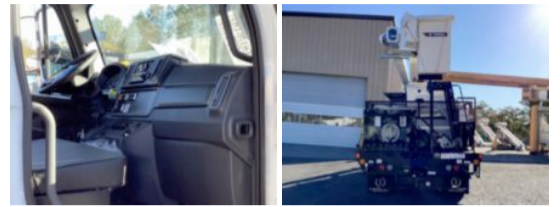

2025 Freightliner M2106 4x2 Terex Utilities XT PRO 60/70-

\$ 197,380

Stock SHVS1241 VIN 1FVACXFC8SHVS1241

Truck Specifications		Unit Specifications	
Year	2025	Attachment Year	2023
Make	Freightliner	Attachment Make	Terex Utilities
Model	M2106	Attachment Model	XT PRO 60/70-ORA-F-PC
Cab Type	REGULAR CAB	Maximum Work Height	75
CA or CT	111	Articulation Range	0° to 250°
Chassis Class	CLASS 6 CHASSIS	Boom Insulation	Insulated
Engine Make	CUMMINS	Man Basket	Yes
Engine Model	6.7L D	Material Handler	No
Engine HP	260	Side Reach (ft)	49.9
Transmission	Automatic	Working Height (ft)	75
Transmission Speed	6		
FA Capacity	12,000		
RA Capacity	21,000		
Wheelbase	177		
Brakes	AIR		
Rear Suspension	SPRING		
Engine Size	6.7		
Engine Fuel Type	Diesel		
Axle Config	4x2		
GVWR	33,000		
Frame	SINGLE		
PTO Options	YES		