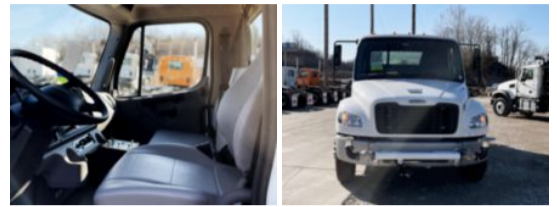

Custom Truck One Source

Kansas City, MO

Phone: (816) 558-7290

<https://www.customtruck.com/locations>

2025 Freightliner M2106 4x2 Load King 2000 Gallon Water

\$ 117,797

Stock SDVU9759 VIN 3ALACWFB1SDVU9759

Truck Specifications		Unit Specifications	
Year	2025	Attachment Make	Load King
Make	Freightliner	Attachment Model	Load King 2000 Gallon Water Tank
Model	M2106		
Cab Type	REGULAR CAB		
CA or CT	87		
Chassis Class	CLASS 6 CHASSIS		
Engine Make	DETROIT		
Engine Model	DD5 D		
Engine HP	240		
Transmission	Automatic		
Transmission Speed	6		
FA Capacity	12,000		
RA Capacity	21,000		
Wheelbase	153		
Brakes	AIR		
Rear Suspension	SPRING		
Engine Size	DD5 D		
Engine Fuel Type	Diesel		
Axle Config	4x2		
GVWR	26,000		
Frame	10938350344S		
PTO Options	YES		