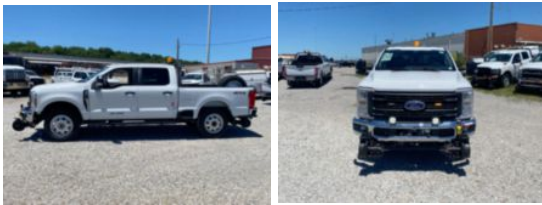

Custom Truck One Source

Kansas City, MO

Phone: (816) 558-7290

<https://www.customtruck.com/locations>

2024 Ford F250 4x4 Hi-Rail Crew Cab Pickup Truck

\$ 105,960

Stock RED59401 VIN 1FT7W2BA4RED59401

Hi-Rail Specifications		Unit Specifications	
Year	2024	Attachment Year	2023
Make	Ford		
Model	F250		
Cab Type	CREW CAB		
CA or CT	84		
Chassis Class	CLASS 2 CHASSIS		
Engine Make	Ford		
Engine Model	6.8L G		
Engine HP	405		
Transmission	Automatic		
Transmission Speed	10		
FA Capacity	6,000		
RA Capacity	6,200		
Wheelbase	160		
Brakes	HYDRAULIC		
Rear Suspension	SPRING		
Engine Size	6.8		
Engine Fuel Type	Gas		
Axle Config	4x4		
GVWR	10,000		
Frame	SINGLE		