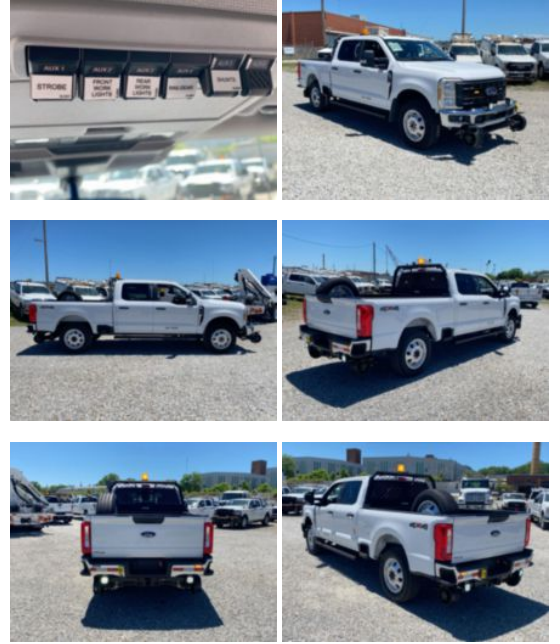

Custom Truck One Source

Kansas City, MO

Phone: (816) 558-7290

<https://www.customtruck.com/locations>

2024 Ford F250 4x4 Hi-Rail Crew Cab Pickup Truck

\$ 105,960

Stock RED59401 VIN 1FT7W2BA4RED59401

Hi-Rail Specifications		Unit Specifications	
Year	2024	Attachment Year	2023
Make	Ford		
Model	F250		
Cab Type	CREW CAB		
CA or CT	84		
Chassis Class	CLASS 2 CHASSIS		
Engine Make	Ford		
Engine Model	6.8L G		
Engine HP	405		
Transmission	Automatic		
Transmission Speed	10		
FA Capacity	6,000		
RA Capacity	6,200		
Wheelbase	160		
Brakes	HYDRAULIC		
Rear Suspension	SPRING		
Engine Size	6.8		
Engine Fuel Type	Gas		
Axle Config	4x4		
GVWR	10,000		
Frame	SINGLE		