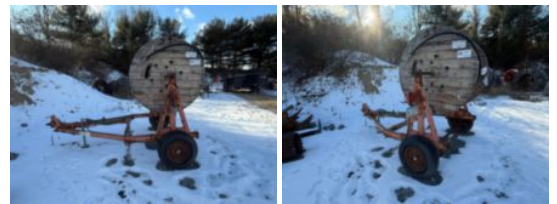

2002 Lemco 6394P Reel Trailer

Call for price

Stock 2P042056 VIN 1L9SS09102P042056

Pulling Tensioning

Unit Specifications

Year	2002
Make	OTHER
Model	LEMCO 6394P
Chassis Class	Trailer
FA Capacity	2,999
RA Capacity	2,999
Rear Suspension	Spring
Frame	Steel