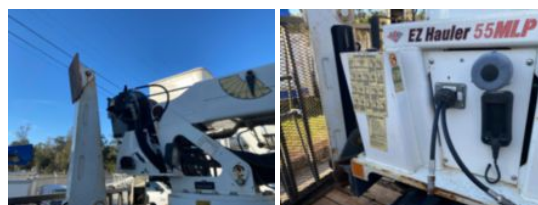

2018 SDP E-Z Hauler 5500LP Mini Tracked Digger W/Trailer

Call for price

Stock 58881812 VIN 101958881812

Track Equipment	Unit Specifications
Year	2018
Make	SDP
Model	EZ HAULER 5500
Chassis Class	Trailer
Engine Make	YANMAR
Engine Model	DIESEL
FA Capacity	4,500
RA Capacity	4,500
Rear Suspension	Spring
Engine Size	DIESEL
Engine Fuel Type	Diesel
Axle Config	Track
Frame	Aluminum
PTO Options	YES