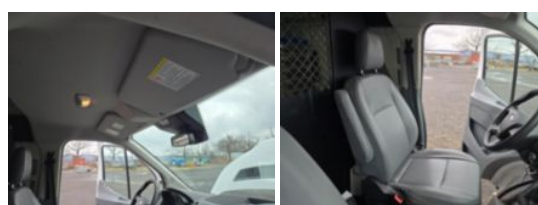

**2018 Ford T-350 4x2 Gas Powered Versalift Vantel-29 NE-1**

**Call for price**

Stock JKA48297 VIN 1FTBW2YM1JKA48297

Truck Specifications		Unit Specifications	
<b>Year</b>	2018	<b>Attachment Year</b>	2018
<b>Make</b>	FORD	<b>Attachment Make</b>	Versalift
<b>Model</b>	T350	<b>Attachment Model</b>	Vantel-29
<b>Cab Type</b>	VAN		
<b>Chassis Class</b>	Truck		
<b>Engine Make</b>	Ford		
<b>Engine Model</b>	3.7		
<b>Engine HP</b>	275		
<b>Transmission Make</b>	Ford		
<b>Transmission</b>	Auto		
<b>Transmission Speed</b>	6		
<b>FA Capacity</b>	4,130		
<b>RA Capacity</b>	5,515		
<b>Wheelbase</b>	148		
<b>Current Meter Reading</b>	133,853		
<b>Brakes</b>	HYDRAULIC		
<b>Rear Suspension</b>	Spring		
<b>Engine Size</b>	3.7		
<b>Engine Fuel Type</b>	Gasoline		
<b>Axle Config</b>	4x2		
<b>GVWR</b>	9,500		
<b>Frame</b>	Steel		
<b>PTO Options</b>	YES		