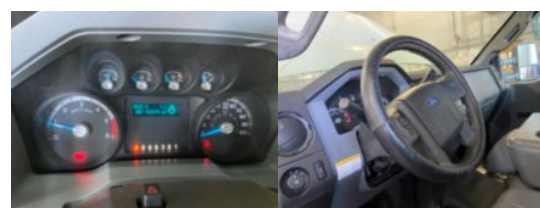

2015 Ford F-550 4x4 Gas Powered Terex LT-40 Bucket
Call for price

Stock FEC98711 VIN 1FDUF5HY9FEC98711

Truck Specifications		Unit Specifications	
Year	2015	Attachment Year	2015
Make	FORD	Attachment Make	Terex
Model	F550	Attachment Model	LT40
Cab Type	REGULAR CAB	Maximum Work	45.6
CA or CT	60		
Chassis Class	Truck		
Engine Make	Ford		
Engine Model	6.8 V10		
Engine HP	362		
Transmission Make	Ford		
Transmission	Auto		
Transmission Speed	5		
FA Capacity	7000		
RA Capacity	13660		
Rear Axle Ratio	4.88		
Wheelbase	141		
Current Meter Reading	163374		
Brakes	HYDRAULIC		
Fuel Tank Capacity	32		
Rear Suspension	Spring		
Engine Size	6.8		
Engine Fuel Type	Gasoline		
Axle Config	4x4		
GVWR	19000		
Frame	Steel		
PTO Options	YES		