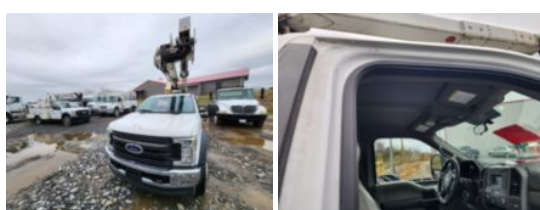

**2019 Ford F-550 4x4 Diesel, 2012 Terex LT-40 Bucket Truck**
**Call for price**

Stock KDA09922 VIN 1FDUF5HT8KDA09922

Truck Specifications		Unit Specifications	
<b>Year</b>	2019	<b>Attachment Year</b>	2012
<b>Make</b>	FORD	<b>Attachment Make</b>	Terex
<b>Model</b>	F550	<b>Attachment Model</b>	LT40
<b>Cab Type</b>	REGULAR CAB	<b>Maximum Work</b>	45.6
<b>CA or CT</b>	60		
<b>Chassis Class</b>	Truck		
<b>Engine Make</b>	Ford		
<b>Engine Model</b>	6.7 POWERSTROKE		
<b>Engine HP</b>	330		
<b>Transmission Make</b>	Ford		
<b>Transmission</b>	Auto		
<b>Transmission Speed</b>	10		
<b>FA Capacity</b>	7000		
<b>RA Capacity</b>	14706		
<b>Rear Axle Ratio</b>	4.88		
<b>Wheelbase</b>	145		
<b>Current Meter Reading</b>	125569		
<b>Brakes</b>	HYDRAULIC		
<b>Fuel Tank Capacity</b>	30		
<b>Rear Suspension</b>	Spring		
<b>Engine Size</b>	6.7		
<b>Engine Fuel Type</b>	Diesel		
<b>Axle Config</b>	4x4		
<b>GVWR</b>	19500		
<b>Frame</b>	Steel		
<b>PTO Options</b>	YES		