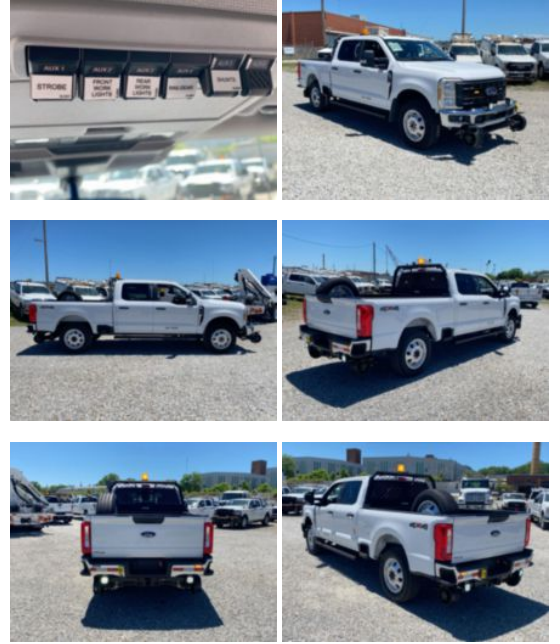

Custom Truck One Source

Kansas City, MO

Phone: (816) 558-7290

<https://www.customtruck.com/locations>

2024 Ford F250 4x4 Hi-Rail Pickup Truck

\$ 105,960

Stock RED58129 VIN 1FT7W2BA9RED58129

Hi-Rail Specifications		Unit Specifications	
Year	2024	Attachment Year	2023
Make	Ford		
Model	F250		
Cab Type	CREW CAB		
CA or CT	84		
Chassis Class	CLASS 2 CHASSIS		
Engine Make	Ford		
Engine Model	6.8L G		
Engine HP	405		
Transmission	Automatic		
Transmission Speed	10		
FA Capacity	6,000		
RA Capacity	6,200		
Wheelbase	160		
Brakes	HYDRAULIC		
Rear Suspension	SPRING		
Engine Size	6.8		
Engine Fuel Type	Gas		
Axle Config	4x4		
GVWR	10,000		
Frame	SINGLE		