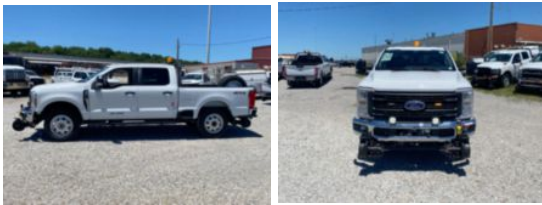

Custom Truck One Source

Kansas City, MO

Phone: (816) 558-7290

<https://www.customtruck.com/locations>

2024 Ford F250 4x4 Hi-Rail Pickup Truck

\$ 105,960

Stock RED58129 VIN 1FT7W2BA9RED58129

Hi-Rail Specifications		Unit Specifications	
Year	2024	Attachment Year	2023
Make	Ford		
Model	F250		
Cab Type	CREW CAB		
CA or CT	84		
Chassis Class	CLASS 2 CHASSIS		
Engine Make	Ford		
Engine Model	6.8L G		
Engine HP	405		
Transmission	Automatic		
Transmission Speed	10		
FA Capacity	6,000		
RA Capacity	6,200		
Wheelbase	160		
Brakes	HYDRAULIC		
Rear Suspension	SPRING		
Engine Size	6.8		
Engine Fuel Type	Gas		
Axle Config	4x4		
GVWR	10,000		
Frame	SINGLE		