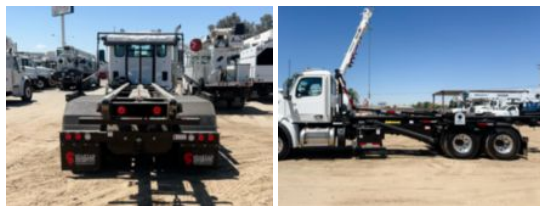

2024 Peterbilt 567 6x4 Spartan SRO60SC Roll-Off Truck

\$ 279,979

Stock RD663424 VIN 1NPCL40X1RD663424

Truck Specifications		Unit Specifications	
CARB Registered	Yes	Attachment Year	2023
Year	2024	Attachment Make	Spartan
Make	Peterbilt	Attachment Model	SRO60SC
Model	567		
Cab Type	REGULAR CAB		
CA or CT	192		
Chassis Class	CLASS 8 CHASSIS		
Engine Make	CUMMINS		
Engine Model	X15 D		
Engine HP	450		
Transmission	Automatic		
Transmission Speed	6		
FA Capacity	20000		
RA Capacity	40000		
Wheelbase	266		
Brakes	AIR		
Rear Suspension	AIR		
Engine Size	14.9		
Engine Fuel Type	Diesel		
Axle Config	6x4		
GVWR	33001+		
Frame	10625350313I		
PTO Options	YES		