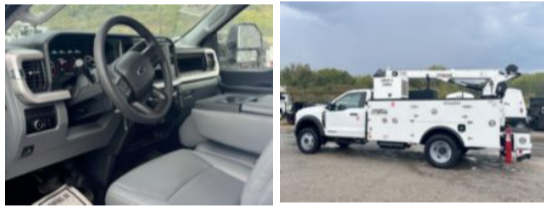

2024 Ford F600 4x4 Load King Voyager I Service Truck w/
\$ 183,350

Stock RDA14198 VIN 1FDF6LT1RDA14198

Truck Specifications		Unit Specifications	
Year	2024	Attachment Year	2024
Make	Ford	Attachment Make	Load King
Model	F600	Attachment Model	STINGER 7526
Cab Type	REGULAR CAB	Bed/Body Make	Load King
CA or CT	84	Bed/Body Model	LKVOY1MU084SB
Chassis Class	CLASS 6 CHASSIS		
Engine Make	Ford		
Engine Model	6.7L D		
Engine HP	330		
Transmission	Automatic		
Transmission Speed	10		
FA Capacity	7500		
RA Capacity	15500		
Wheelbase	169		
Brakes	HYDRAULIC		
Rear Suspension	SPRING		
Engine Size	6.7		
Engine Fuel Type	Diesel		
Axle Config	4x4		
GVWR	26000		
Frame	SINGLE		
PTO Options	YES		